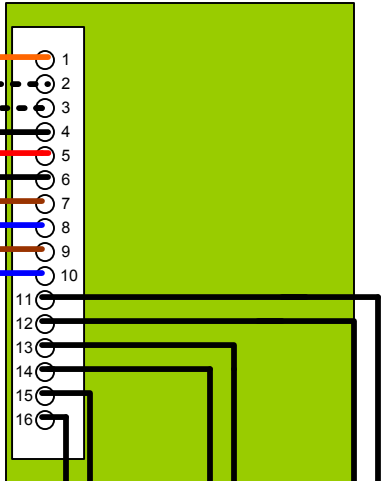

Castle TSM-35
230v and 460v
Wiring Guide

Solenoids

Castle Inc.
1364 N. McDowell Blvd.
Petaluma, CA 94954

Date: 06/13/17

Drawn By CH, BC

Proprietary Information
The design depicted here is proprietary, and the property of Castle Inc. It may not be reproduced without written authorization and must be returned when requested by Castle Inc.