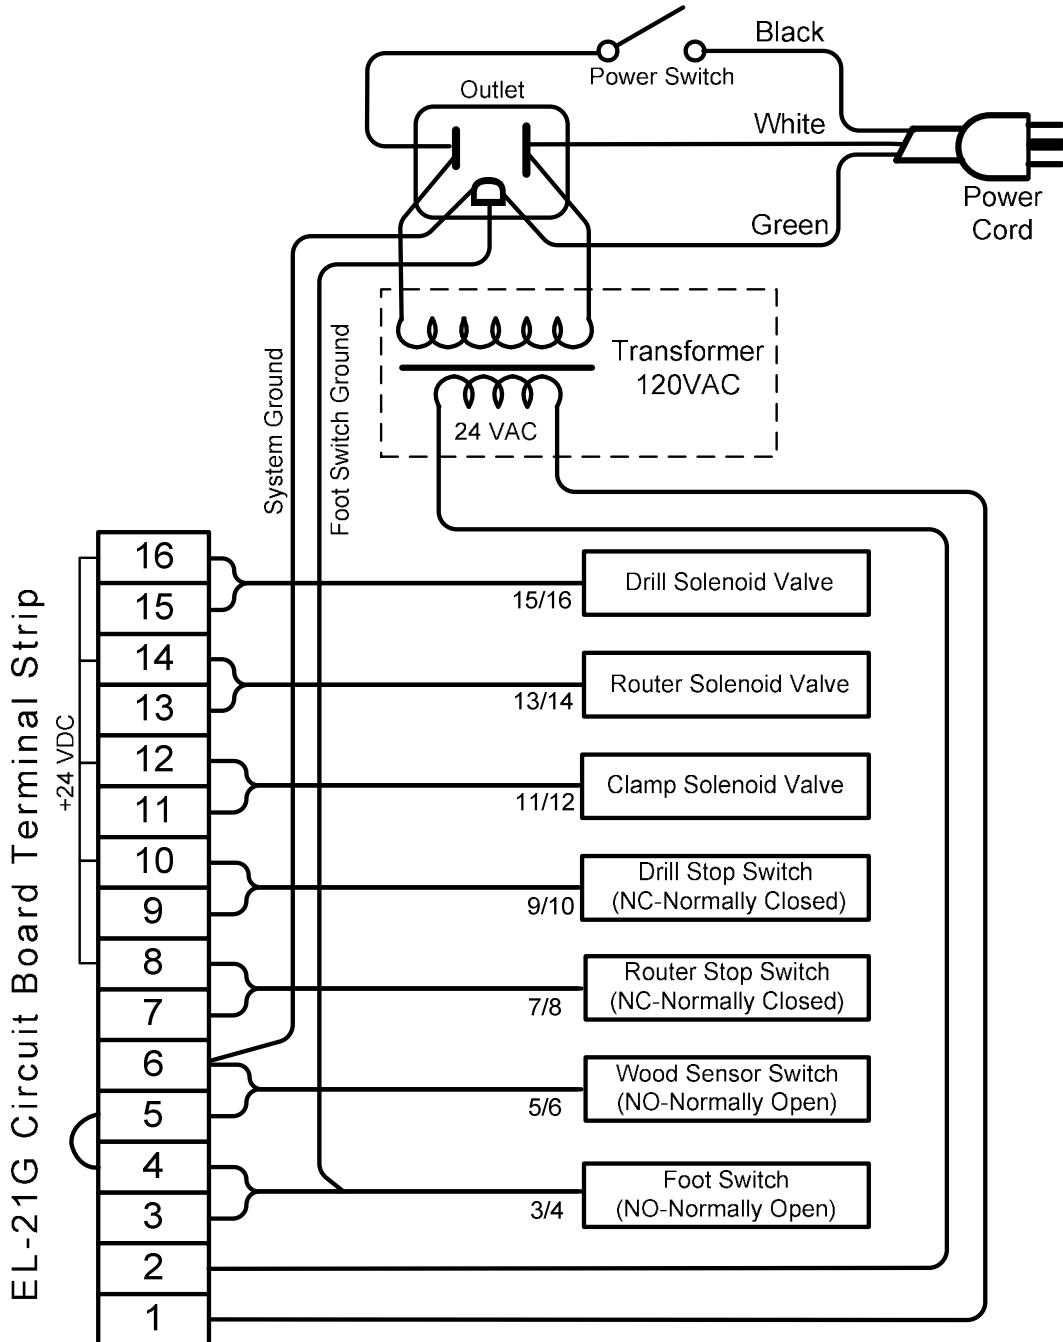

Castle TSM-21

Appendix B

Wiring Diagram

21.84

Castle, Inc. 1364 N. McDowell Blvd. PO Box 750236. Petaluma CA 94975
(800) 282-8338 Fax (707)765-0953 www.castleusa.com